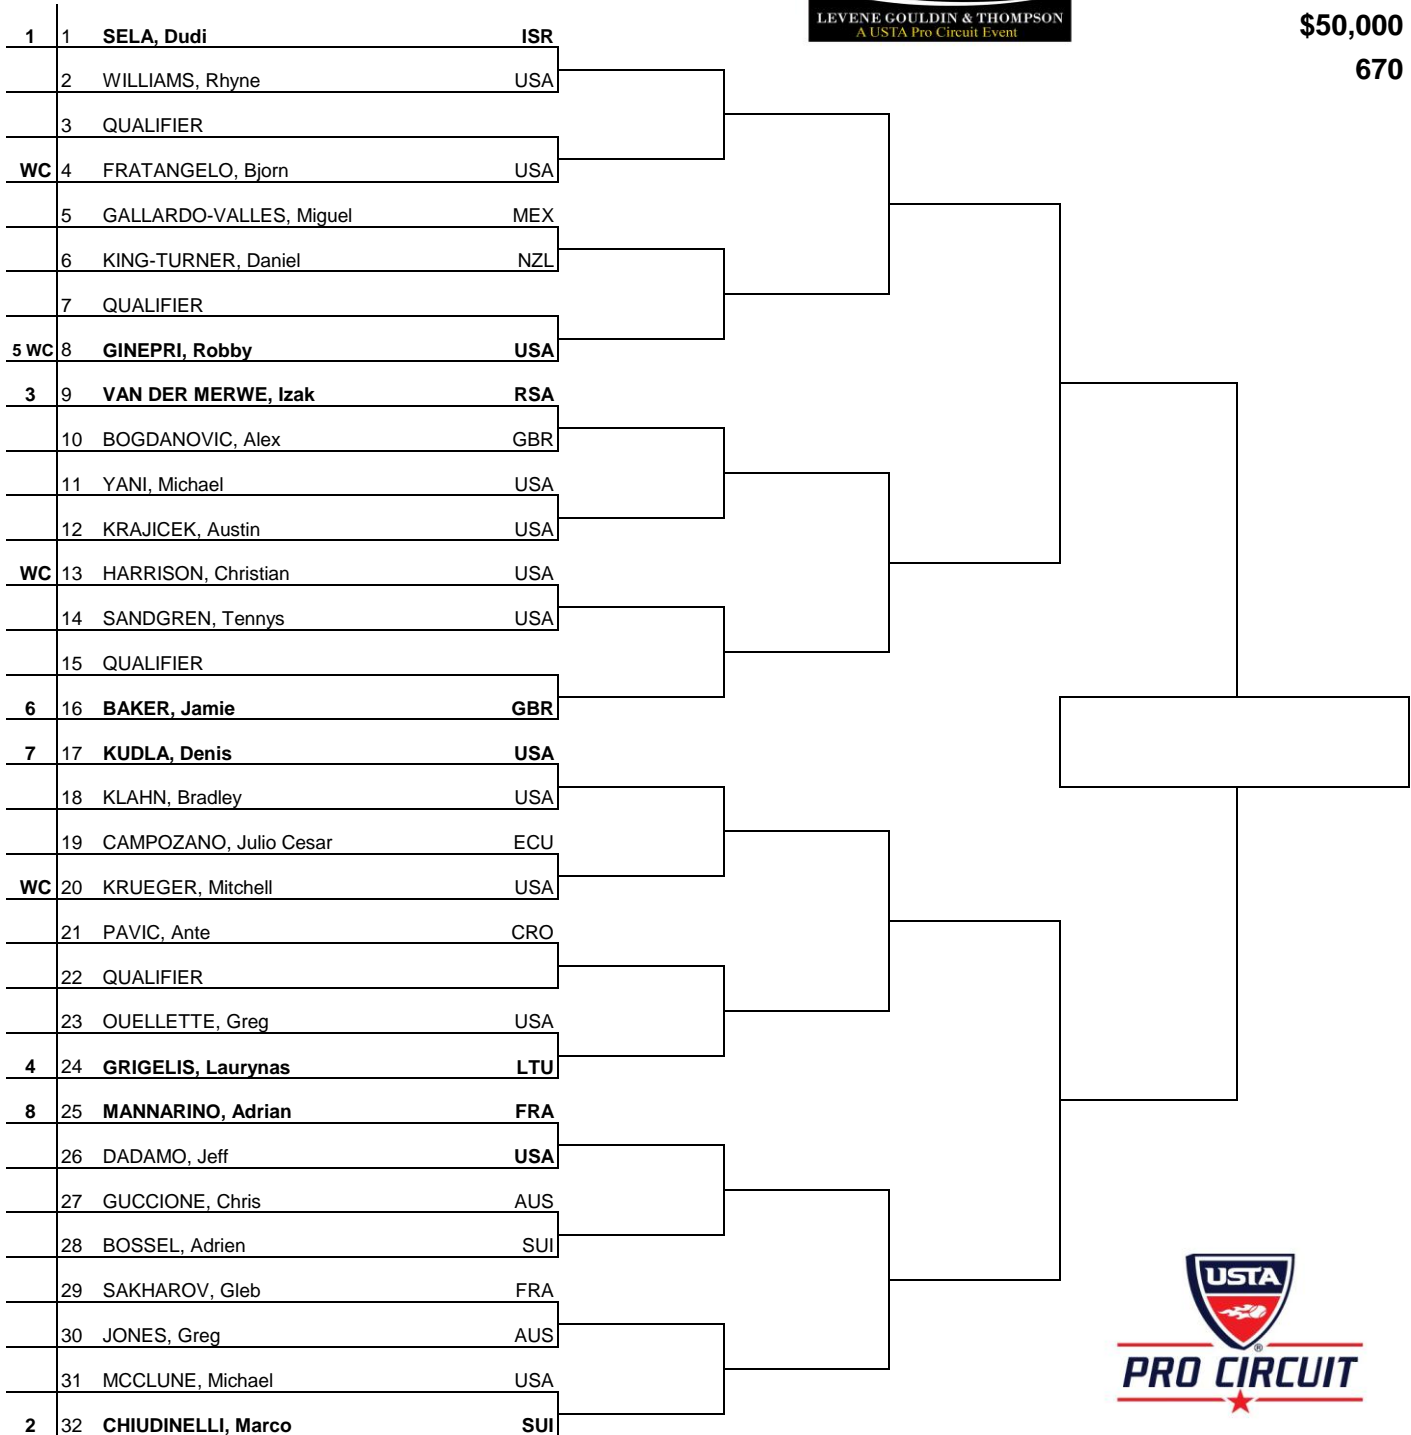

LEVENE GOULDIN & THOMPSON TENNIS CHALLENGER

MAIN DRAW SINGLES

Binghamton, NY, USA

16 - 22 July 2012

Hard, Deco Turf

\$50,000

670

Seeded Players	Rank	Prize Money	Pts.	Lucky Losers	Retirements/W.O.
1 SELA, Dudi	115	Winner	\$7,200	80	
2 CHIUDINELLI, Marco	129	Finalist	\$4,240	48	
3 VAN DER MERWE, Izak	155	Semi-Finalist	\$2,510	29	
4 GRIGELIS, Laurynas	183	Quarter-Finalist	\$1,460	15	
5 GINEPRI, Robby	187	2nd Round	\$860	7	
6 BAKER, Jamie	196	1st Round	\$520	0	
7 KUDLA, Denis	197	Last Direct Acceptance			Challenger Supervisor
8 MANNARINO, Adrian	200	KLAHN - 695			Keith CROSSLAND