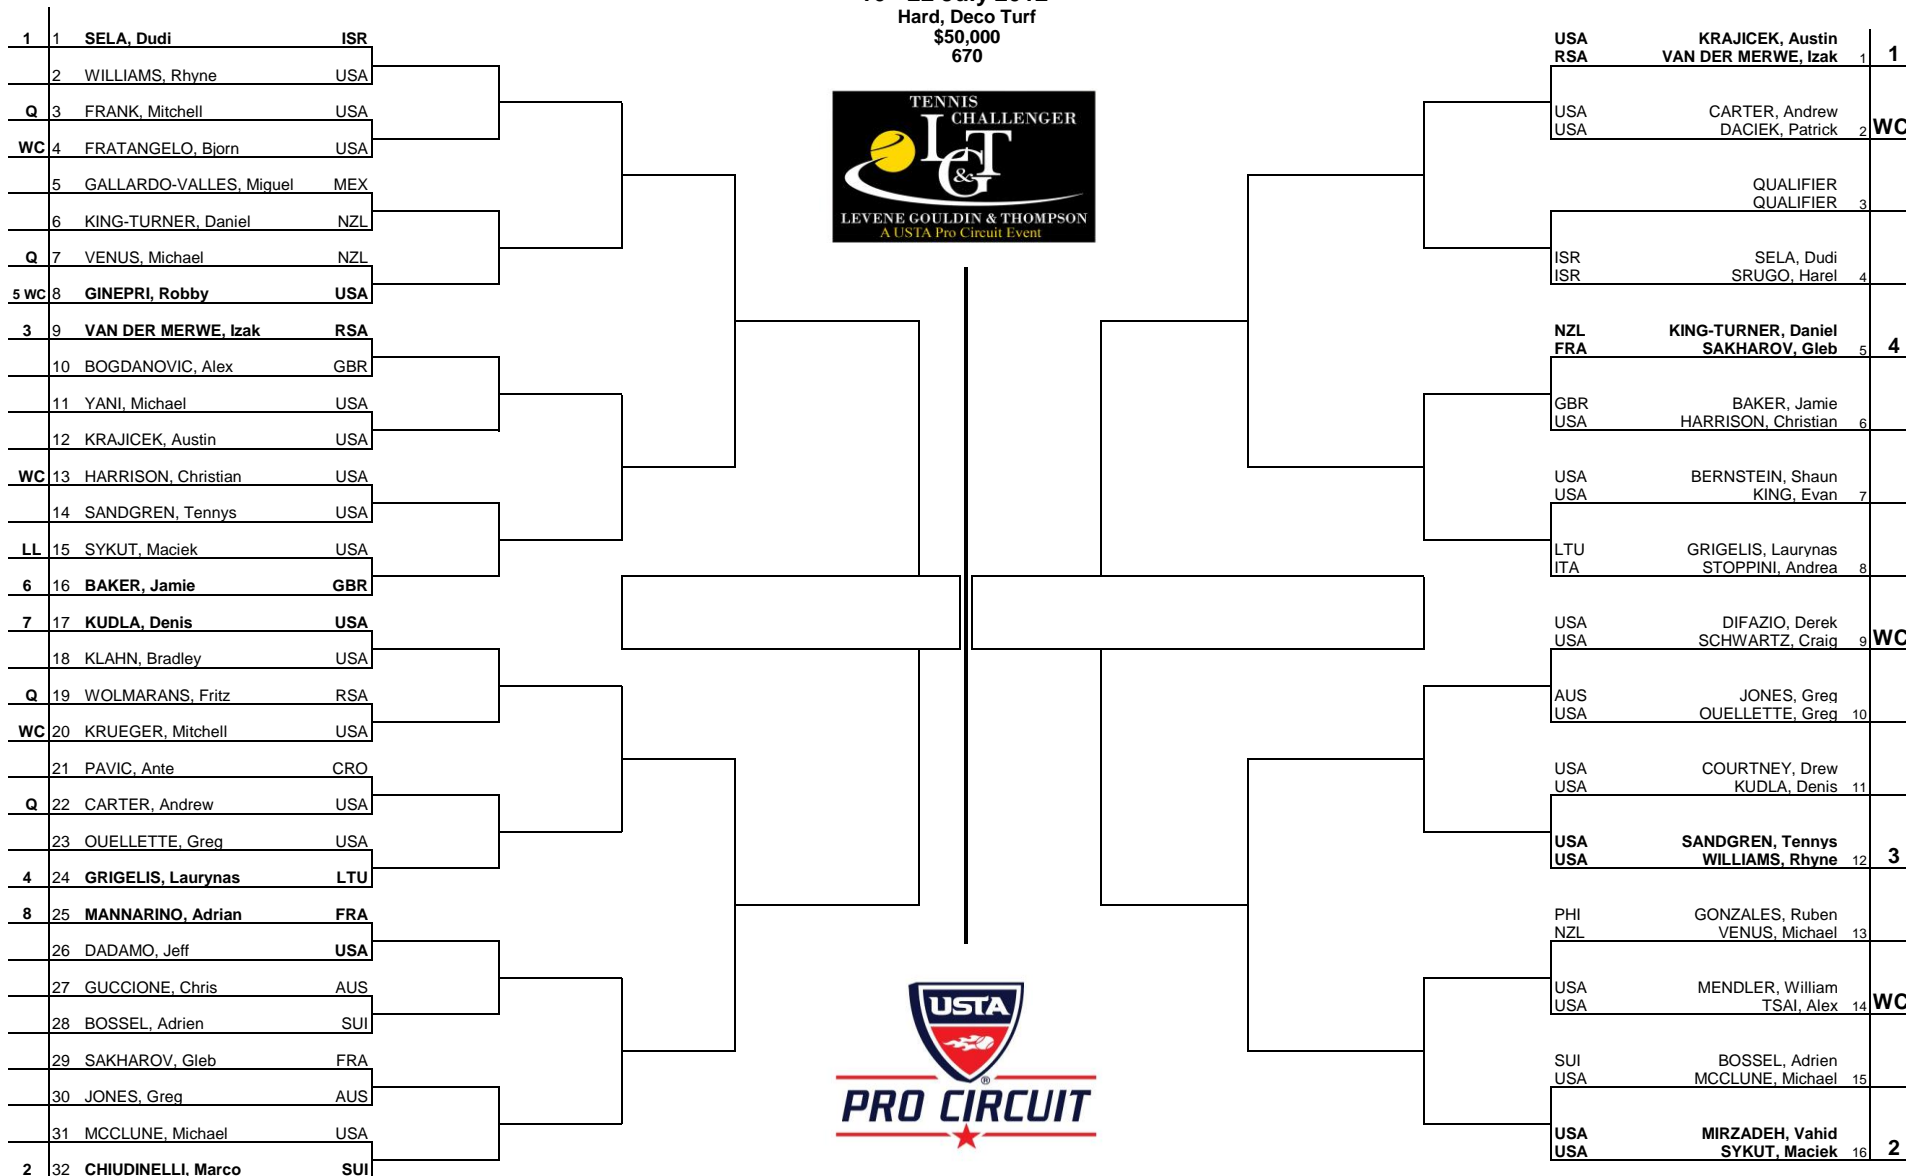

# LEVENE GOULDIN & THOMPSON TENNIS CHALLENGER

**MAIN DRAW SINGLES**

Binghamton, NY, USA

**MAIN DRAW DOUBLES**

16 - 22 July 2012  
Hard, Deco Turf  
\$50,000  
670

| Seeded Players        | Rank | Prize Money              | Pts. | Lucky Losers     |
|-----------------------|------|--------------------------|------|------------------|
| 1 SELA, Dudi          | 115  | Winner \$7,200           | 80   | J. Campozano     |
| 2 CHIUDINELLI, Marco  | 129  | Finalist \$4,240         | 48   |                  |
| 3 VAN DER MERWE, Izak | 155  | Semi-Finalist \$2,510    | 29   |                  |
| 4 GRIGELIS, Laurynas  | 183  | Quarter-Finalist \$1,460 | 15   | Retirements/W.O. |
| 5 GINEPRI, Robby      | 187  | 2nd Round \$860          | 7    |                  |
| 6 BAKER, Jamie        | 196  | 1st Round \$520          | 0    |                  |
| 7 KUDLA, Denis        | 197  | Last Direct Acceptance   |      |                  |
| 8 MANNARINO, Adrian   | 200  | KLAHN - 695              |      |                  |