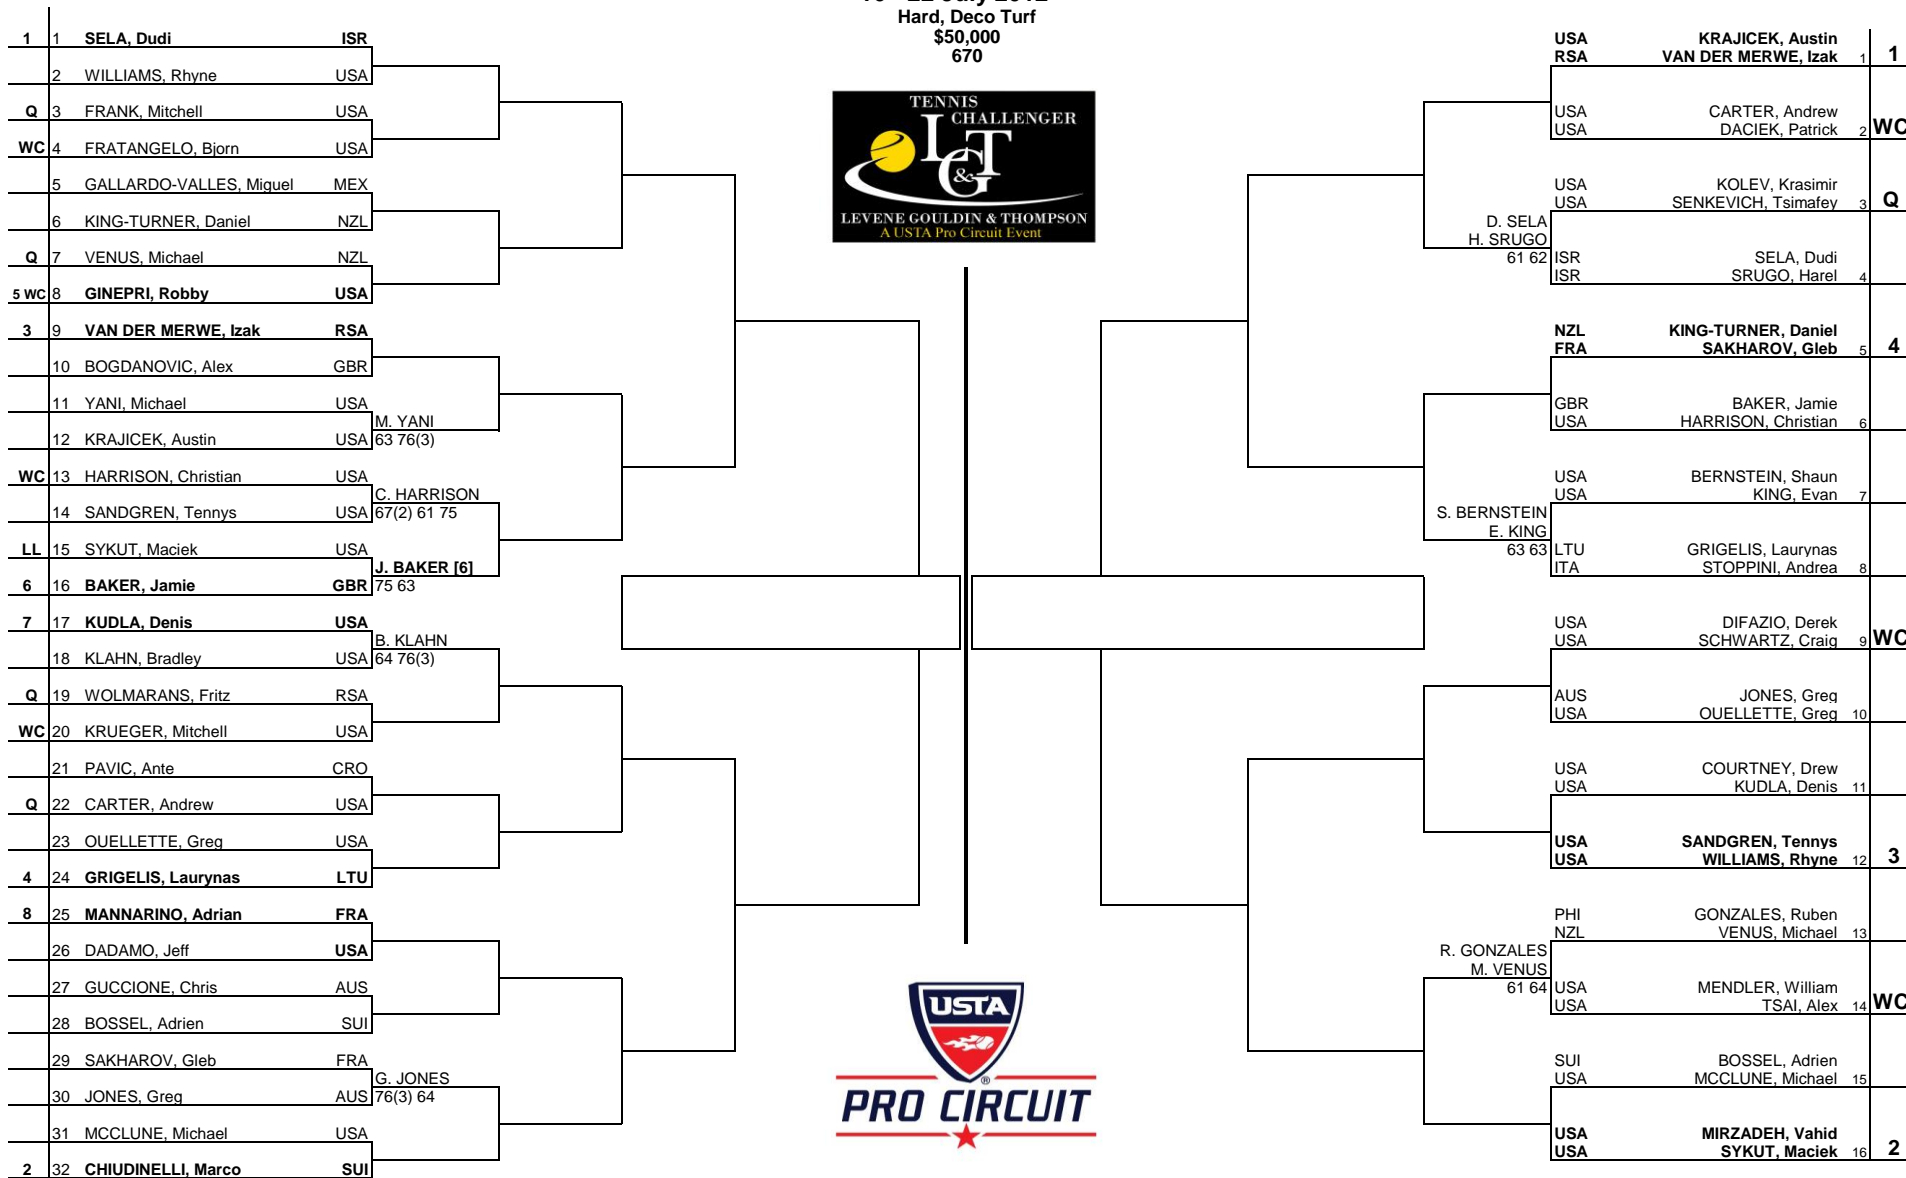

LEVENE GOULDIN & THOMPSON TENNIS CHALLENGER

MAIN DRAW SINGLES

Binghamton, NY, USA
16 - 22 July 2012
Hard, Deco Turf
$50,000
670

MAIN DRAW DOUBLES

Seeded Players	Rank	Prize Money	Pts.	Lucky Losers
1 SELA, Dudi	115	Winner $7,200	80	J. Campozano
2 CHIUDINELLI, Marco	129	Finalist $4,240	48	
3 VAN DER MERWE, Izak	155	Semi-Finalist $2,510	29	
4 GRIGELIS, Laurynas	183	Quarter-Finalist $1,460	15	Retirements/W.O.
5 GINEPRI, Robby	187	2nd Round $860	7	
6 BAKER, Jamie	196	1st Round $520	0	
7 KUDLA, Denis	197	Last Direct Acceptance		
8 MANNARINO, Adrian	200	KLAHN - 695		

Seeded Players	Rank	Prize Money (Per Team)	Pts.	Alternates/Lucky Losers
1 A. Krajicek / I. Van der Merwe	380	Winner $3,100	80	
2 V. Mirzadeh / M. Sykut	514	Finalist $1,800	48	
3 T. Sandgren / R. Williams	615	Semi-Finalist $1,080	29	
4 D. King-Turner / G. Sakharov	683	Quarter-Finalist $640	15	Retirements/W.O.
		First Round $360	0	
Last Direct Acceptance				
BERNSTEIN / KING - 2243				
Keith CROSSLAND				
Challenger Supervisor