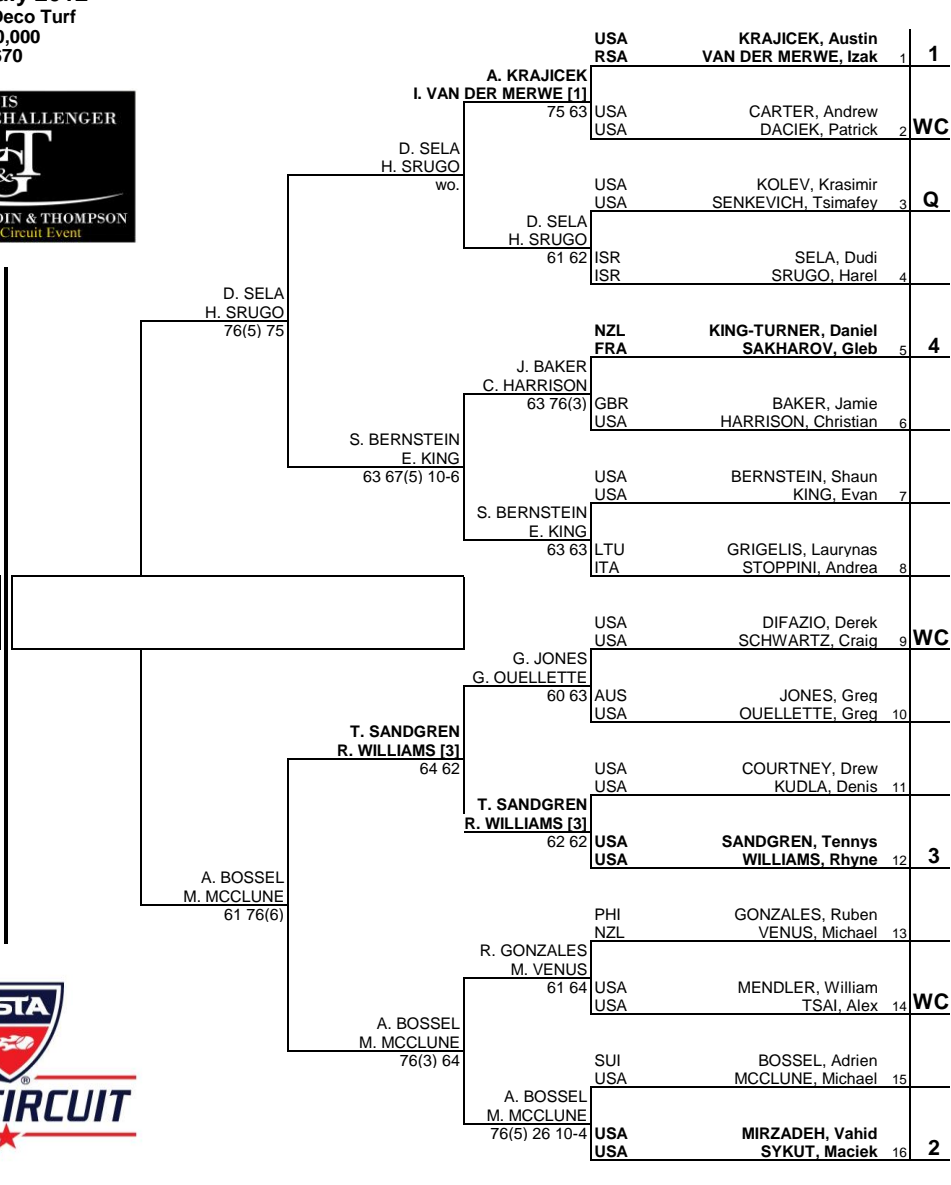

LEVENE GOULDIN & THOMPSON TENNIS CHALLENGER

Binghamton, NY, USA
16 - 22 July 2012
Hard, Deco Turf
\$50,000
670

MAIN DRAW SINGLES

MAIN DRAW DOUBLES

Seeded Players	Rank	Prize Money	Pts.	Lucky Losers
1 SELA, Dudi	115	Winner \$7,200	80	J. Campozano
2 CHIUDINELLI, Marco	129	Finalist \$4,240	48	
3 VAN DER MERWE, Izak	155	Semi-Finalist \$2,510	29	
4 GRIGELIS, Laurynas	183	Quarter-Finalist \$1,460	15	Retirements/W.O.
5 GINEPRI, Robby	187	2nd Round \$860	7	
6 BAKER, Jamie	196	1st Round \$520	0	
7 KUDLA, Denis	197	Last Direct Acceptance		
8 MANNARINO, Adrian	200	KLAHN - 695		

Seeded Players	Rank	Prize Money (Per Team)	Pts.	Alternates/Lucky Losers
1 A. Krajicek / I. Van der Merwe	380	Winner \$3,100	80	
2 V. Mirzadeh / M. Sykut	514	Finalist \$1,800	48	
3 T. Sandgren / R. Williams	615	Semi-Finalist \$1,080	29	
4 D. King-Turner / G. Sakharov	683	Quarter-Finalist \$640	15	Retirements/W.O.
		First Round \$360	0	A. Krajicek / I. Van der Merwe - I. Van der Merwe (Right hamstring)
Last Direct Acceptance				
BERNSTEIN / KING - 2243				
Keith CROSSLAND				
Challenger Supervisor				