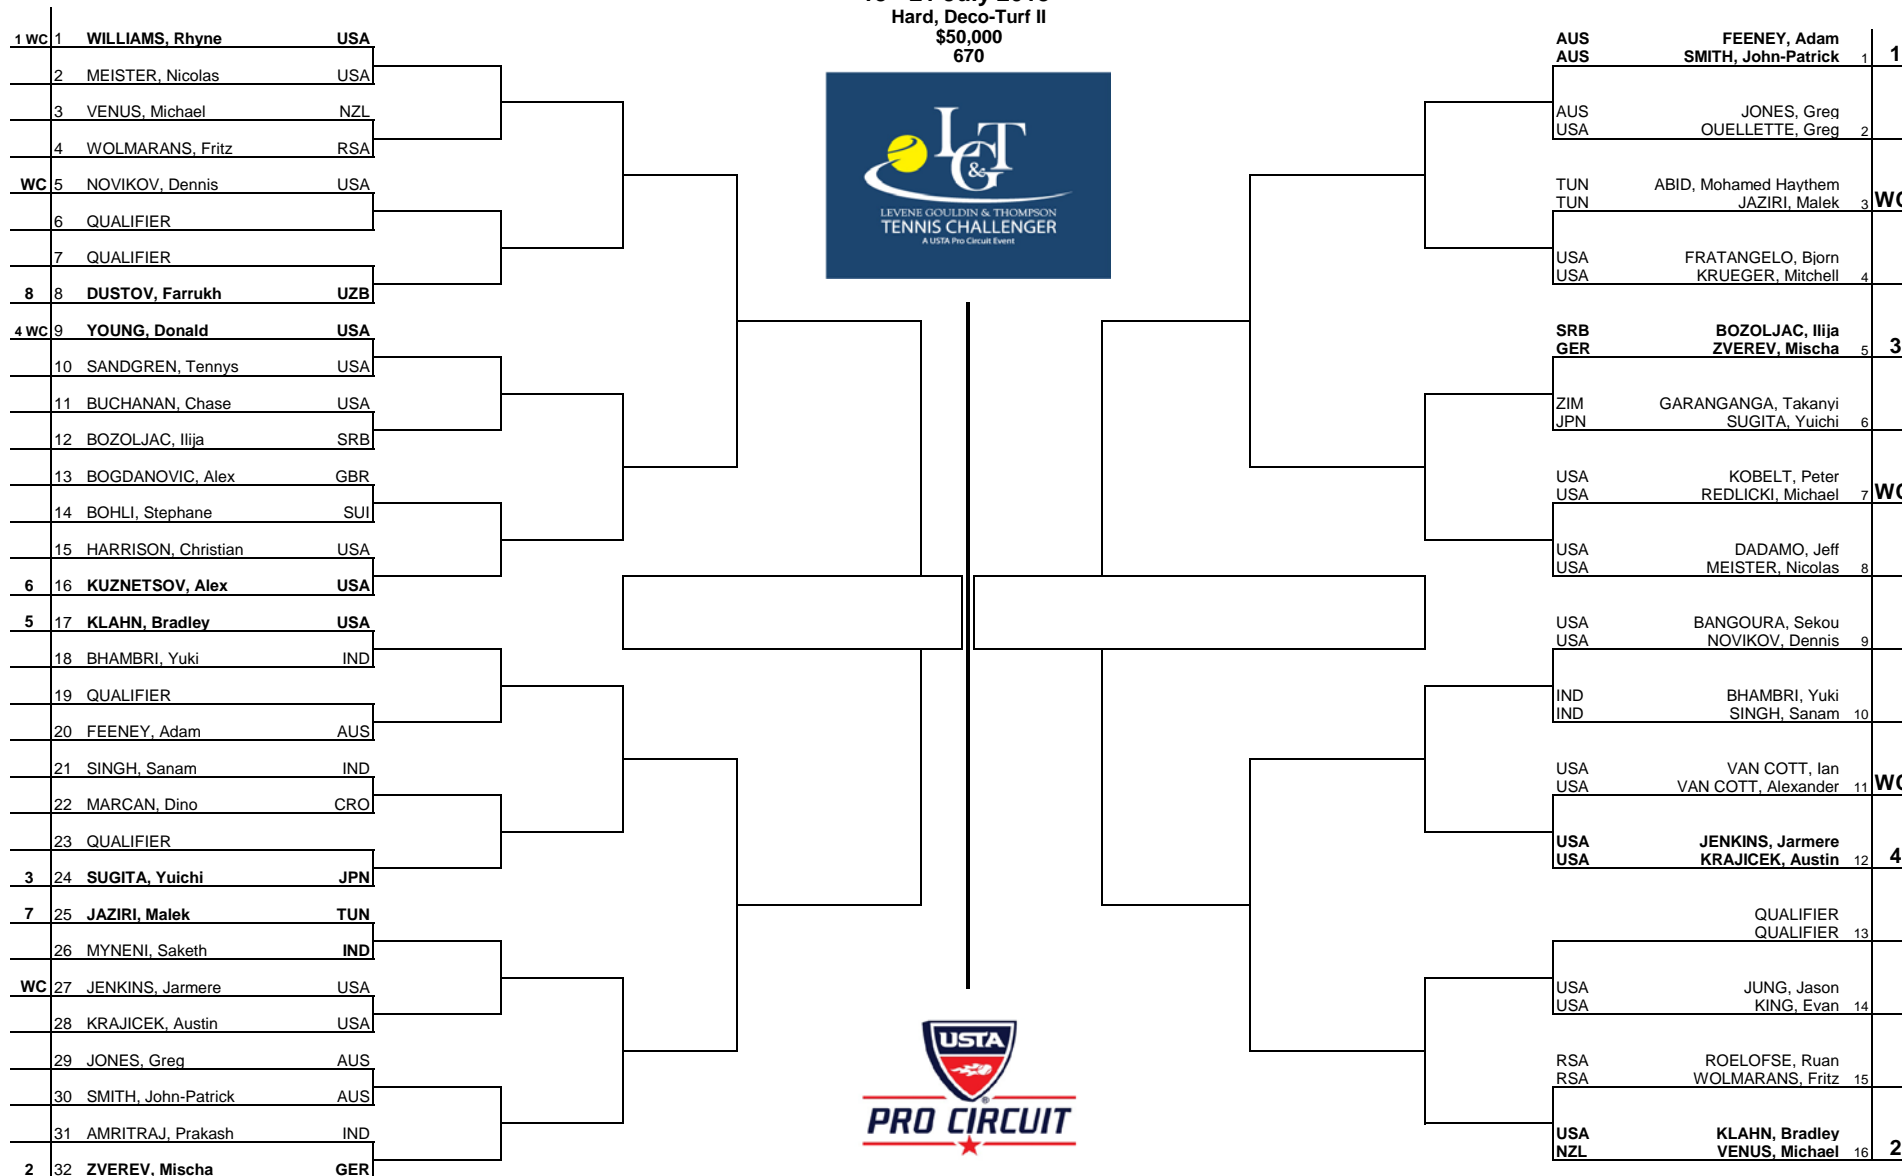

# LEVENE GOULDIN & THOMPSON TENNIS CHALLENGER

## MAIN DRAW SINGLES

Binghamton, NY, USA

## MAIN DRAW DOUBLES

15 - 21 July 2013  
Hard, Deco-Turf II  
\$50,000  
670

ATP, Inc. © Copyright 2001

Seeded Players	Rank	Prize Money	Pts.	Lucky Losers
1 WILLIAMS, Rhyne	129	Winner \$7,200	80	
2 ZVEREV, Mischa	146	Finalist \$4,240	48	
3 SUGITA, Yuichi	148	Semi-Finalist \$2,510	29	
4 YOUNG, Donald	152	Quarter-Finalist \$1,460	15	
5 KLAHN, Bradley	162	2nd Round \$860	7	Retirements/W.O.
6 KUZNETSOV, Alex	163	1st Round \$520	0	
7 JAZIRI, Malek	178	Last Direct Acceptance		
8 DUSTOV, Farrukh	198	BHAMBRI - 417		