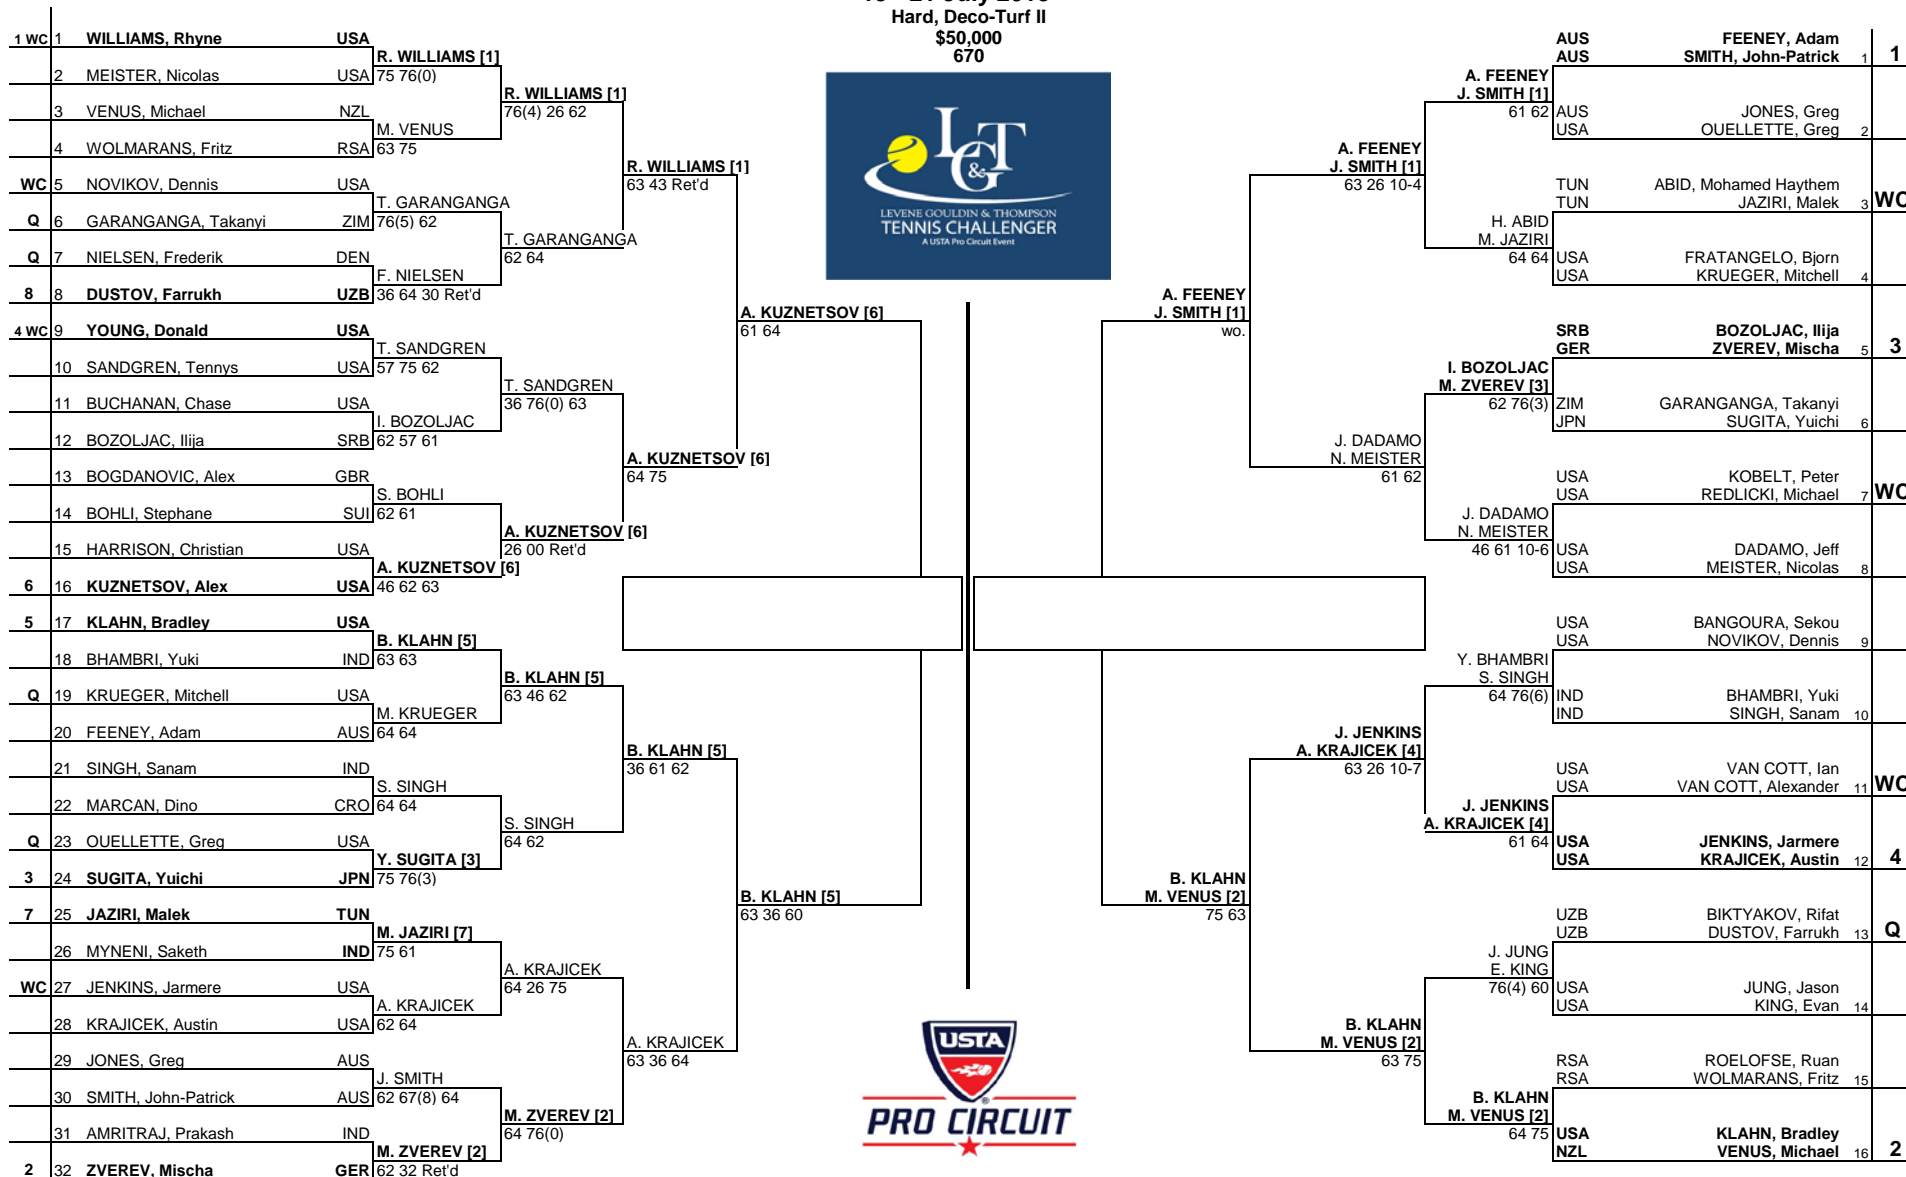

# LEVENE GOULDIN & THOMPSON TENNIS CHALLENGER

Binghamton, NY, USA

15 - 21 July 2013

Hard, Deco-Turf II

\$50,000  
670

## MAIN DRAW DOUBLES

Seeded Players	Rank	Prize Money	Pts.	Lucky Losers
1 WILLIAMS, Rhyne	129	Winner \$7,200	80	
2 ZVEREV, Mischa	146	Finalist \$4,240	48	
3 SUGITA, Yuichi	148	Semi-Finalist \$2,510	29	
4 YOUNG, Donald	152	Quarter-Finalist \$1,460	15	
5 KLAHN, Bradley	162	2nd Round \$860	7	F. Dustov - Dehydration
6 KUZNETSOV, Alex	163	1st Round \$520	0	P. Amritraj - Illness
7 JAZIRI, Malek	178			S. Bohli - Groin Strain
8 DUSTOV, Farrukh	198			T. Garanganga - Right quad strain

ATP, Inc. © Copyright 2001

Seeded Players	Rank	Prize Money (Per Team)	Pts.	Alternates/Lucky Losers
1 A. Feeney / J. Smith	324	Winner \$3,100	80	
2 B. Klahn / M. Venus	485	Finalist \$1,800	48	
3 I. Bozoljac / M. Zverev	554	Semi-Finalist \$1,080	29	
4 J. Jenkins / A. Krajicek	686	Quarter-Finalist \$640	15	
		First Round \$360	0	J. Dadamo / N. Meister - N. Meister (Right quad strain)